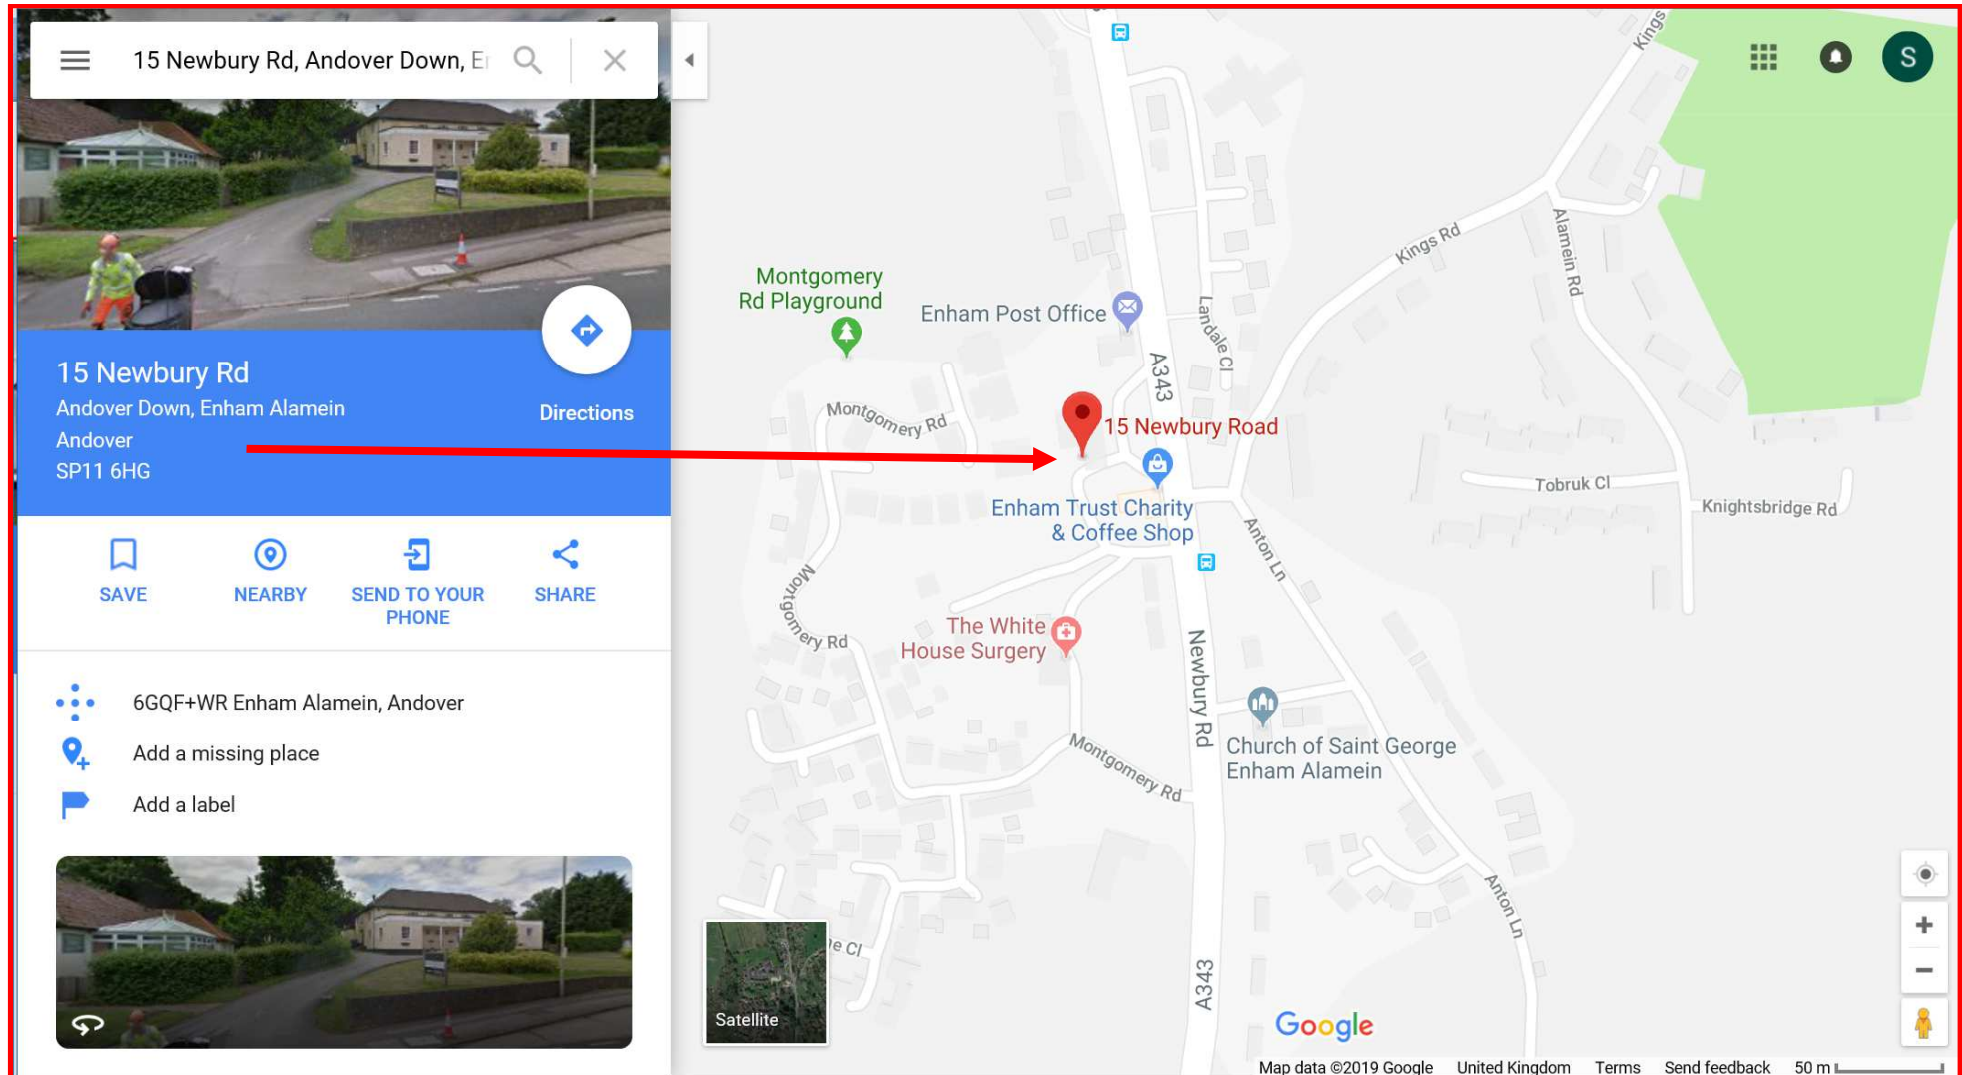

Southern Men's Shed Network – Mon 7th January 2019

Agenda

Venue: Andover Men's Sheds

(The Landale Wilson Hall, 15 Newbury Road, Enham Alamein, (SP11 6HQ))

12:00 pm Light Refreshments (Tea, Coffee, Healthy Menu) Feel free to bring own lunch.

IDEAS for FUTURE AGENDA ITEMS

Map Details

Hosted by Andover Men's Sheds

Venue and Date: Monday 7th January 2019 (Meeting starts at 12:30pm)

The Landale Wilson Hall, 15 Newbury Road, Enham Alamein, (SP11 6HQ)